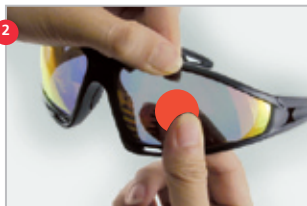

SUPERIOR PROTECTION

SX-30

SX-20

SX-10

PROFILE

**CASOCO**<sup>®</sup>

[www.casoco-eyewear.de](http://www.casoco-eyewear.de)

SX 30

SX 20

PROFILE

PROFILE & SX 10

MADE BY CASCO®:

FAHRRADHELME // BIKE HELMETS

REITHELME // EQUESTRIAN HELMETS

SKIHELME // SNOW HELMETS

SPORTBRILLEN // EYEWEAR