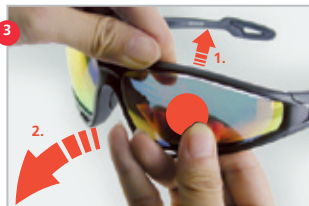

SUPERIOR PROTECTION

SX-30

SX-20

SX-10

PROFILE

**CASOCO**<sup>®</sup>

[www.casoco-eyewear.de](http://www.casoco-eyewear.de)

SX 30

SX 20

PROFILE

PROFILE & SX 10

MADE BY CASCO®:

FAHRRADHELME // BIKE HELMETS

REITHELME // EQUESTRIAN HELMETS

SKIHELME // SNOW HELMETS

SPORTBRILLEN // EYEWEAR